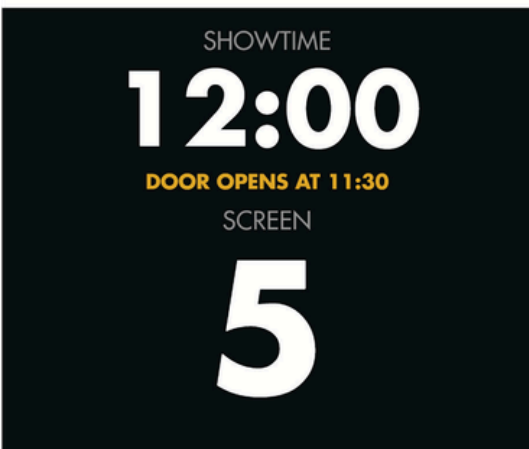

**CALLCONNECT DIGITAL SIGNAGE SOLUTIONS** for your **box office, auditorium entrances, video wall, concessions, lobby and bar areas** will focus your customer's attention, generate additional revenue and reinforce your cinema's brand image. Improve your customer's cinematic experience from the moment your guests walk through the door.

**ANY DISPLAY. ANY SIZE. ANYWHERE.**

Specialized display sizes are not a problem. **CallConnect** scalable open hardware platform allows you to choose the right size display for the location whether its for your digital menu boards, lobby and bar area advertisements, or customer waiting areas. Each screen is custom designed to deliver your target message from a single TV to an entire video wall.