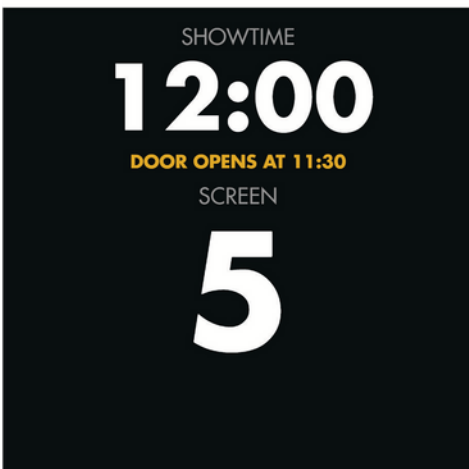

CALLCONNECT DIGITAL SIGNAGE SOLUTIONS for your **box office, auditorium entrances, video wall, concessions, lobby and bar areas** will focus your customer's attention, generate additional revenue and reinforce your cinema's brand image. Improve your customer's cinematic experience from the moment your guests walk through the door.

ANY DISPLAY. ANY SIZE. ANYWHERE.

Specialized display sizes are not a problem. **CallConnect** scalable open hardware platform allows you to choose the right size display for the location whether its for your digital menu boards, lobby & bar area advertisements, or customer waiting areas. Each screen is custom designed to deliver your target message from a single TV to an entire video wall.